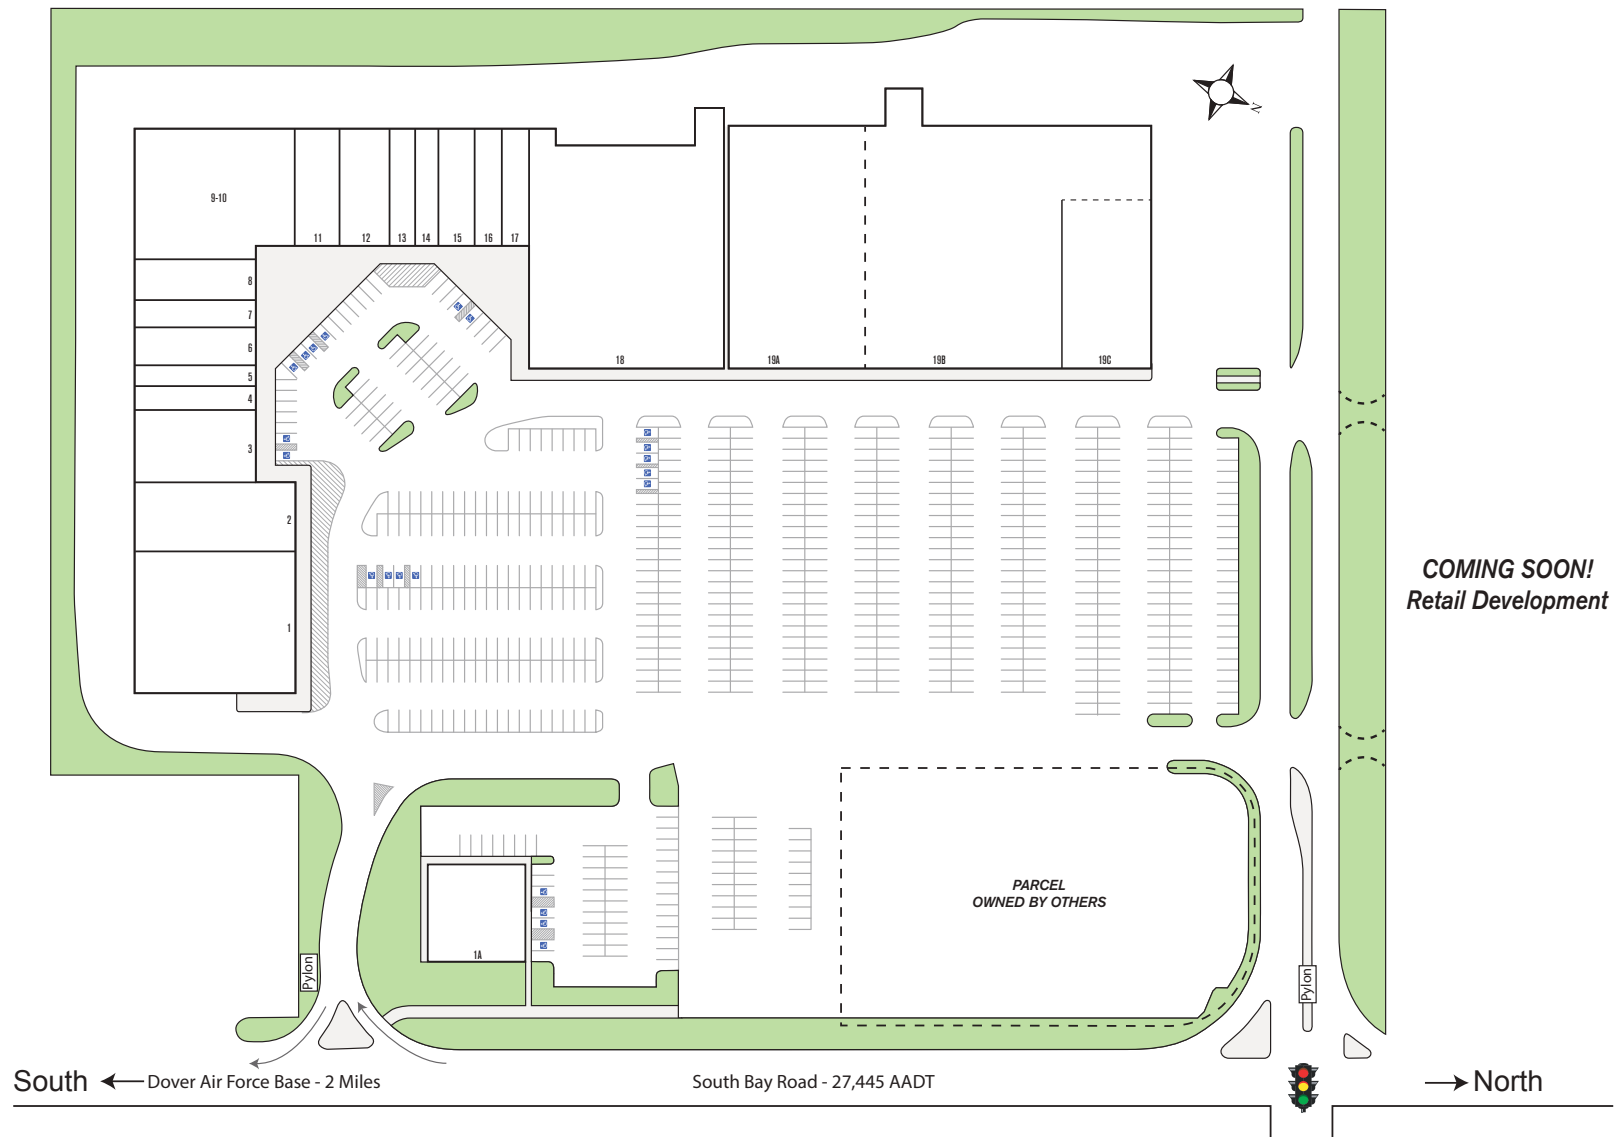

BAY COURT PLAZA

650 South Bay Road
Dover, DE 19901 | Kent County

CAPANO
MANAGEMENT

leasing@capanoinc.com | 302.429.8700 | 105 Foulk Road, Wilmington, DE 19803