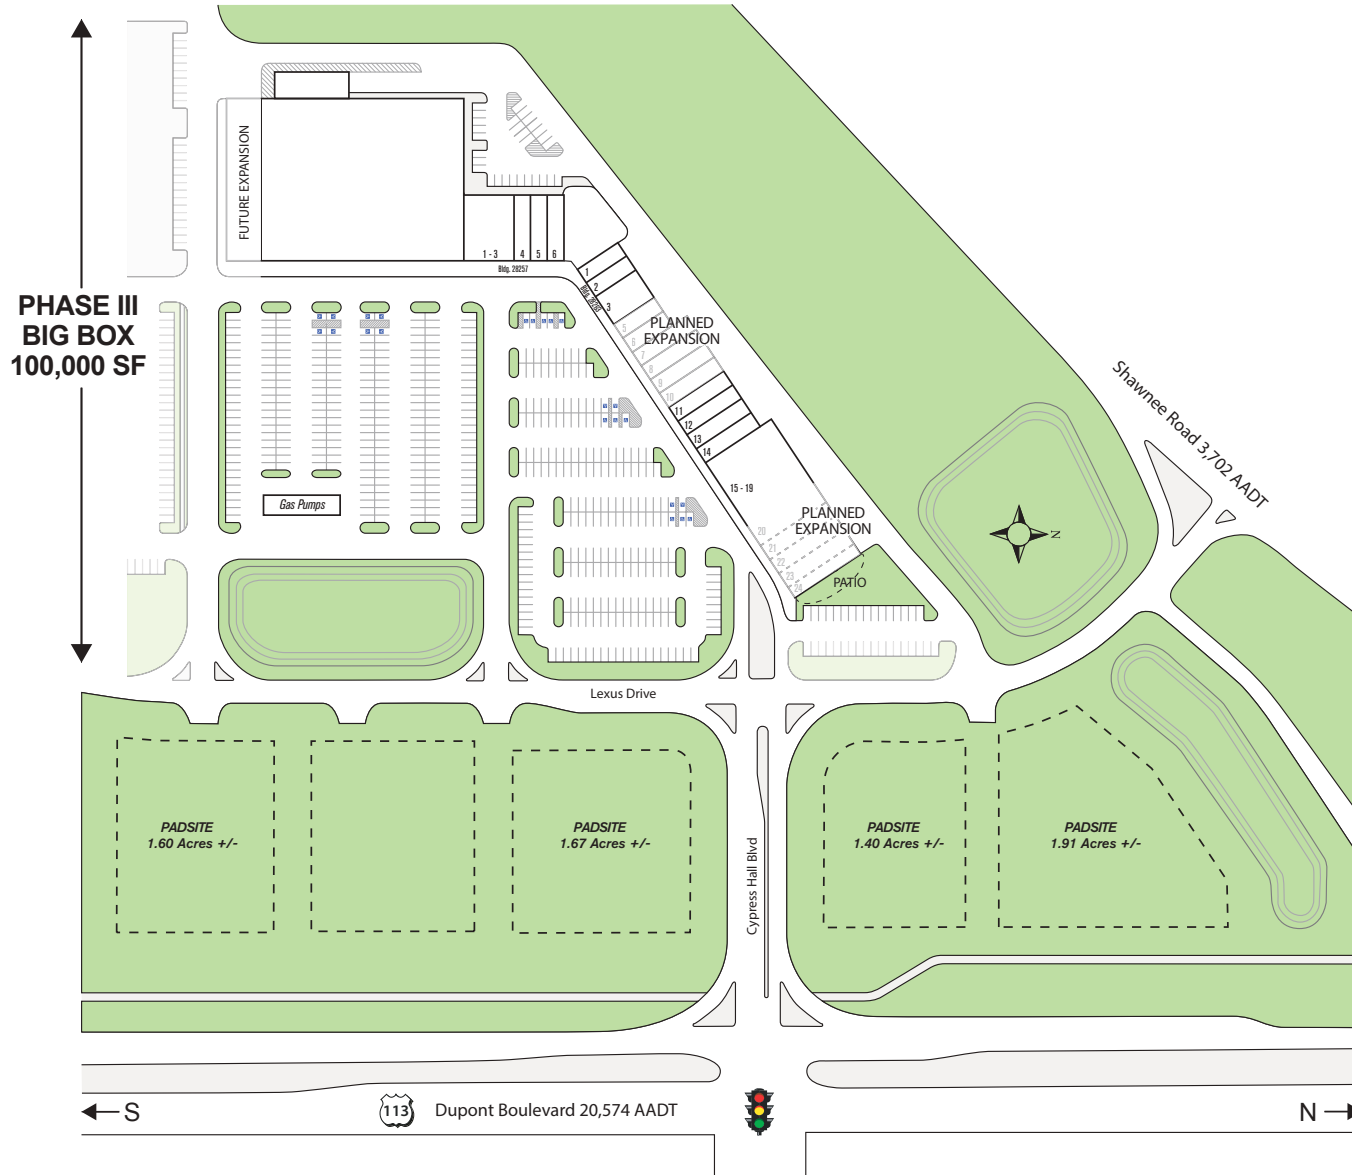

CYPRESS HALL

28253 Lexus Drive | Milford, DE 19963

Sussex County

CAPANO
MANAGEMENT