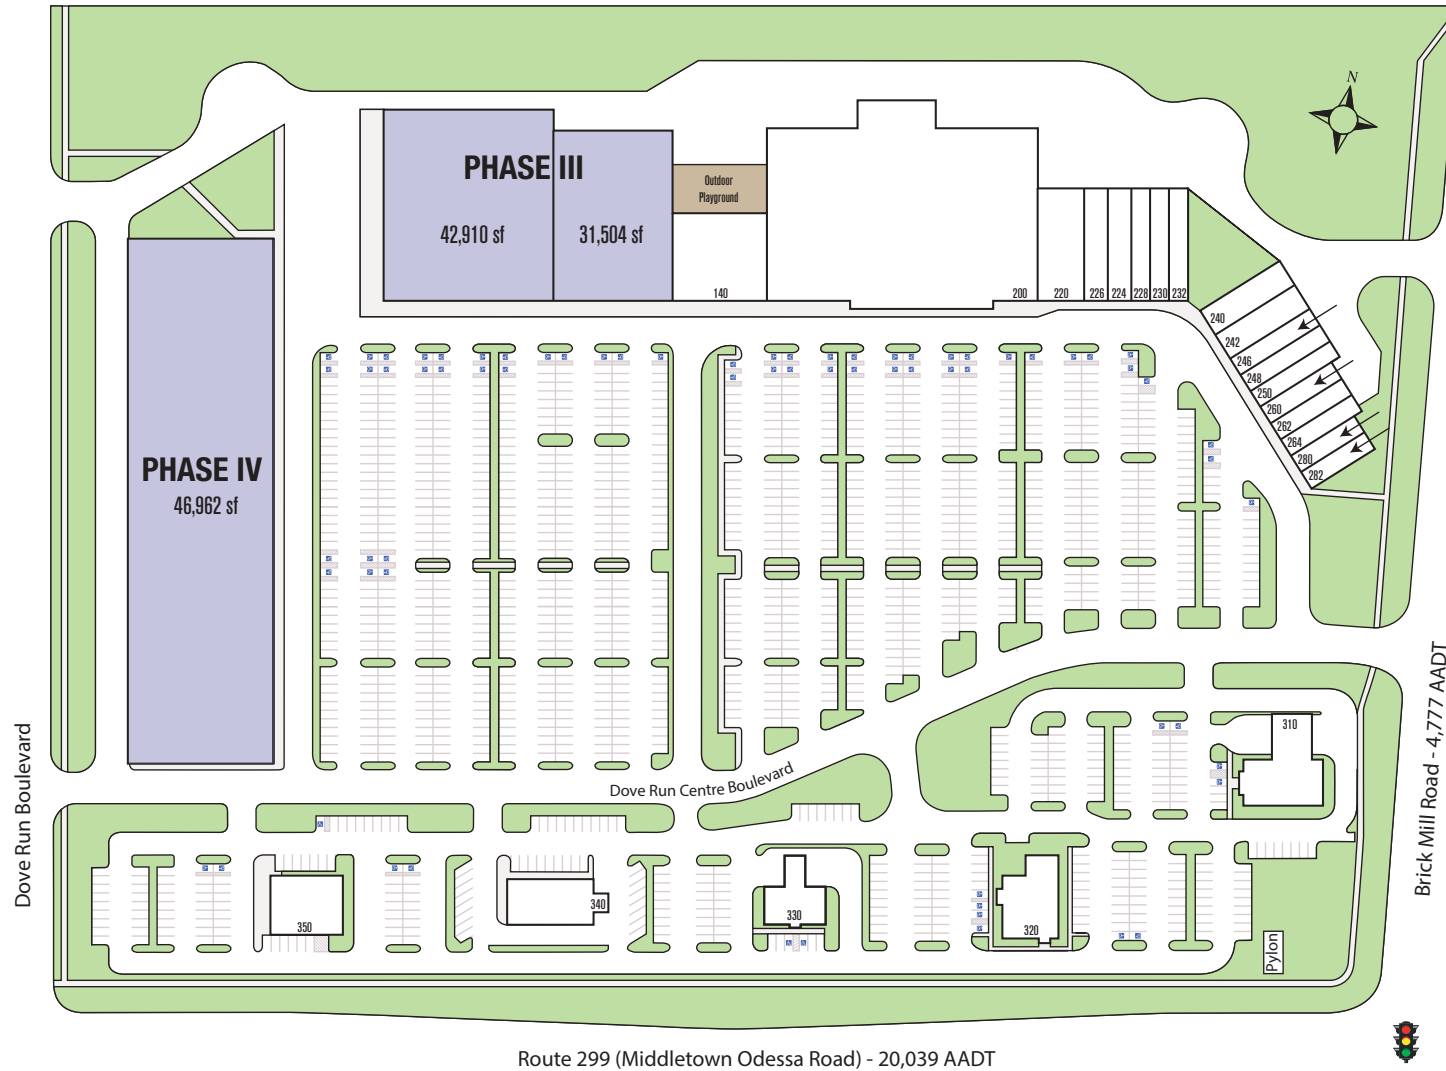

DOVE RUN

Rt. 299 & Dove Run Boulevard
Middletown, DE 19709 | New Castle County

Route 299 (Middletown Odessa Road) - 20,039 AADT

Brick Mill Road - 4,777 AADT

CAPANO
MANAGEMENT

leasing@capanoinc.com | 302.429.8700 | 105 Foulk Road, Wilmington, DE 19803